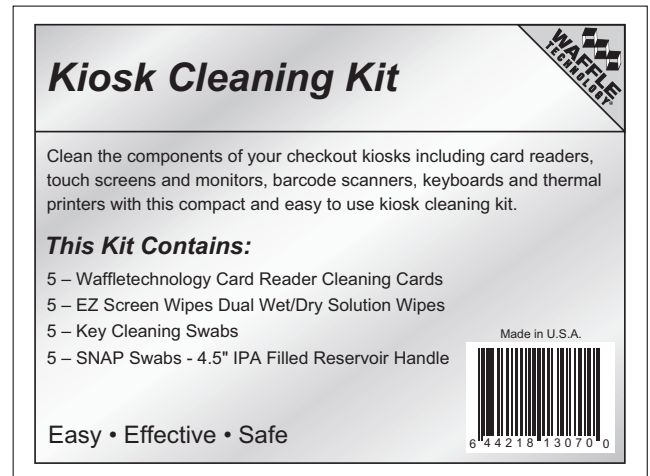

## Kiosk Cleaning Kit

KW3-KK01

This kit is made up of four cleaning products to keep your checkout kiosks running smoothly. Use of these products on the appropriate equipment will:

- Clean the components of your kiosks, including card readers, touch screens and monitors, barcode scanners, keyboards and thermal printers

### *Kit Includes:*

- 5 - Waffletechnology Card Reader Cleaning Cards CR80
- 5 - EZ Screen Wipes - Dual Wet/Dry Solution Wipes (Ideal for all Screens and Monitors)
- 5 - Key Cleaning Swabs
- 5 - SNAP Swabs - 4.5" IPA Filled Reservoir Handle